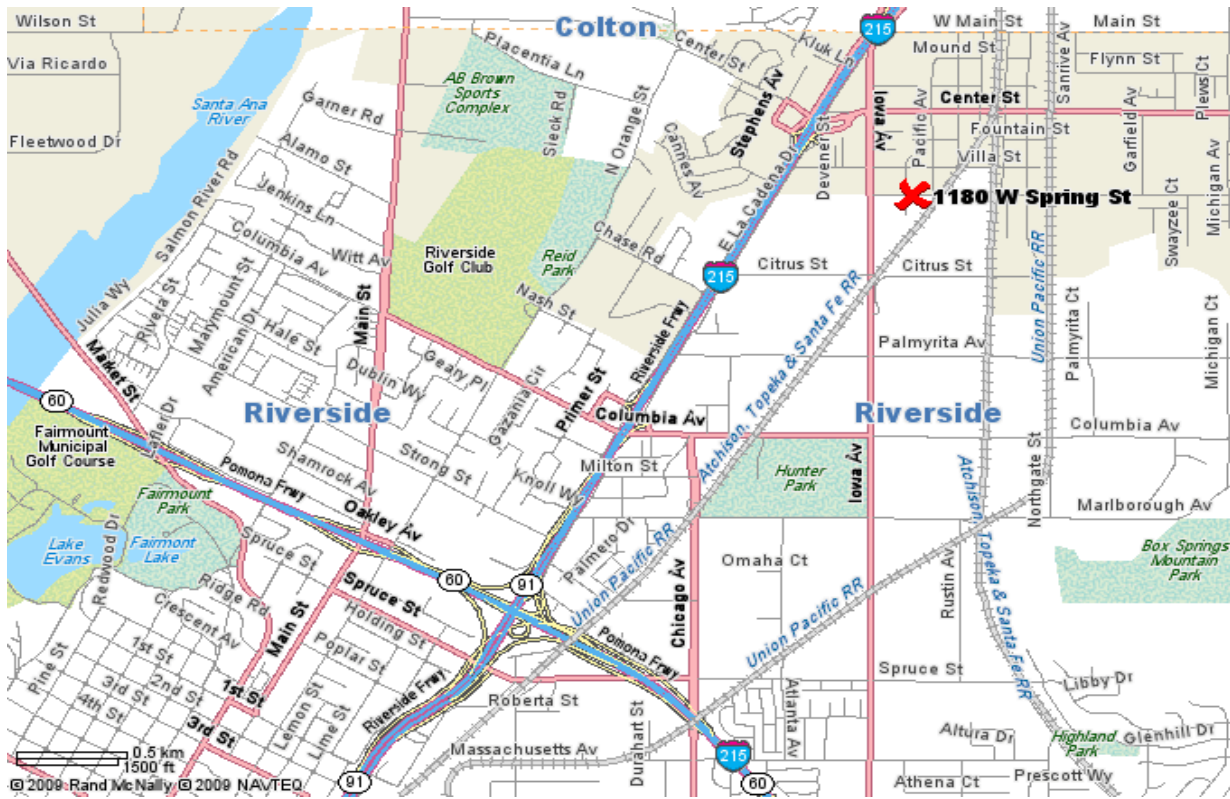

# WECA *Riverside* Training Facility

1180 Spring St., Suite B  
Riverside, CA 92507

## Meal Information

There are several food restaurants located within 1-3 miles of the Riverside Training Facility, including Zorba's Restaurant, Mr. Kebab, Tacos El Jr, Tamale Factory, Jack In the Box, Hungry Tiger Deli, etc.